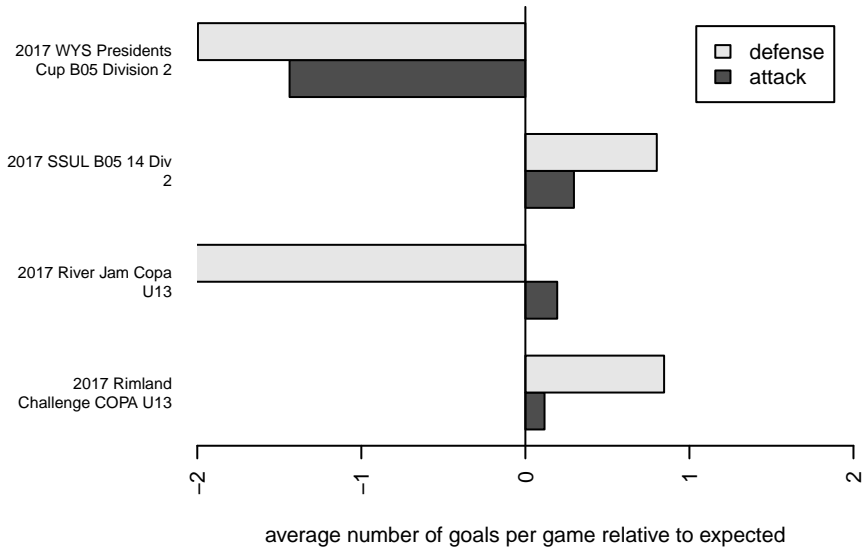

Kent United Green B05

Kent United
 Kent, WA
 B05 total strength=570
 attack=0.83 defense=0.24
 fall league = SSUL B05 14 Div 2

alt names used:
 01 Kent United boys 05
 Kent United boys 05
 Kent United S – B05 Green
 Kent United S – B05 Green

Venues played:
 2017 Rimland Challenge COPA U13
 2017 River Jam Copa U13
 2017 SSUL B05 14 Div 2
 2017 WYS Presidents Cup B05 Division 2

Kent United Green B05
 Dots are actual minus expected GF (blue circles) and GA (red triangles).
 Blue line is smoothed change in attack strength. Red is smoothed change in defense strength.

**attack and defense variance (black dot)
relative to other teams
and top 10 in region**

**attack and defense rating
relative to others at age
and all opponents in last 13 months**

Performance relative to 13 month average