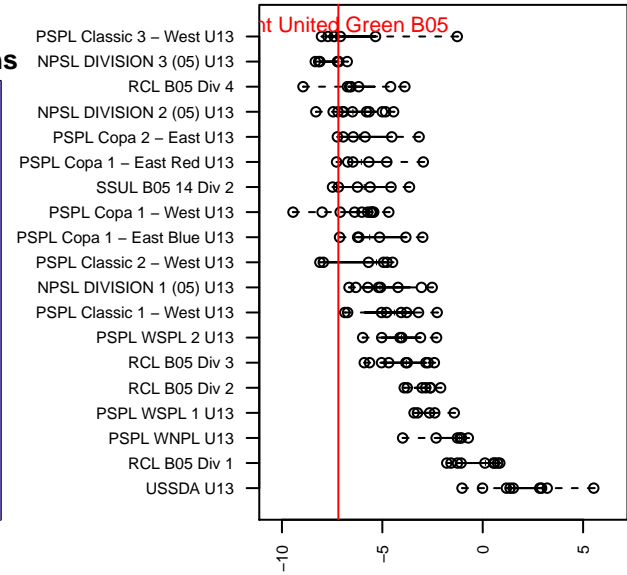

Kent United Green B05

Kent United
 Kent, WA
 B05 total strength=570
 attack=0.83 defense=0.24
 fall league = SSUL B05 14 Div 2

alt names used:
 01 Kent United boys 05
 Kent United boys 05
 Kent United S – B05 Green
 Kent United S – B05 Green

Venues played:
 2017 Rimland Challenge COPA U13
 2017 River Jam Copa U13
 2017 SSUL B05 14 Div 2
 2017 WYS Presidents Cup B05 Division 2

Kent United Green B05
 Dots are actual minus expected GF (blue circles) and GA (red triangles).
 Blue line is smoothed change in attack strength. Red is smoothed change in defense strength.

**attack and defense variance (black dot)
relative to other teams
and top 10 in region**

**attack and defense rating
relative to others at age
and all opponents in last 13 months**

Performance relative to 13 month average